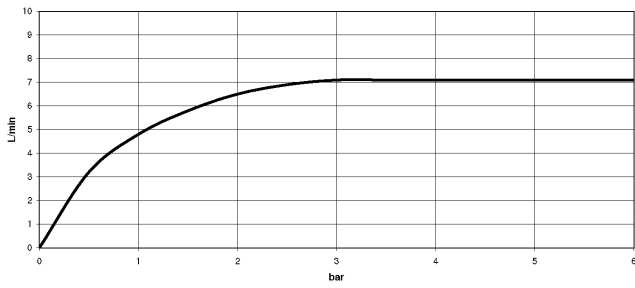

## SYMETRICS Deck-mounted basin spout without pop-up waste - Chrome

---

13 721 980

- 165mm projection
- fixed spout
- circular, air-enriched flow
- height of mixer 230 mm
- height up to aerator 205 mm
- hole diameter 35 mm
- rosette 60 x 60 mm
- 2x screw-in M 10 x 1 pressure hose, leak-tested
- 1/2" connection
- max. flow 7 l/min
- lead-free

**SYMETRICS Deck-mounted basin spout without pop-up waste - Chrome**

13 721 980

mm [inches]

**Flow rate chart**

**Certificates**

ETA\_18519.

LGA\_18651.